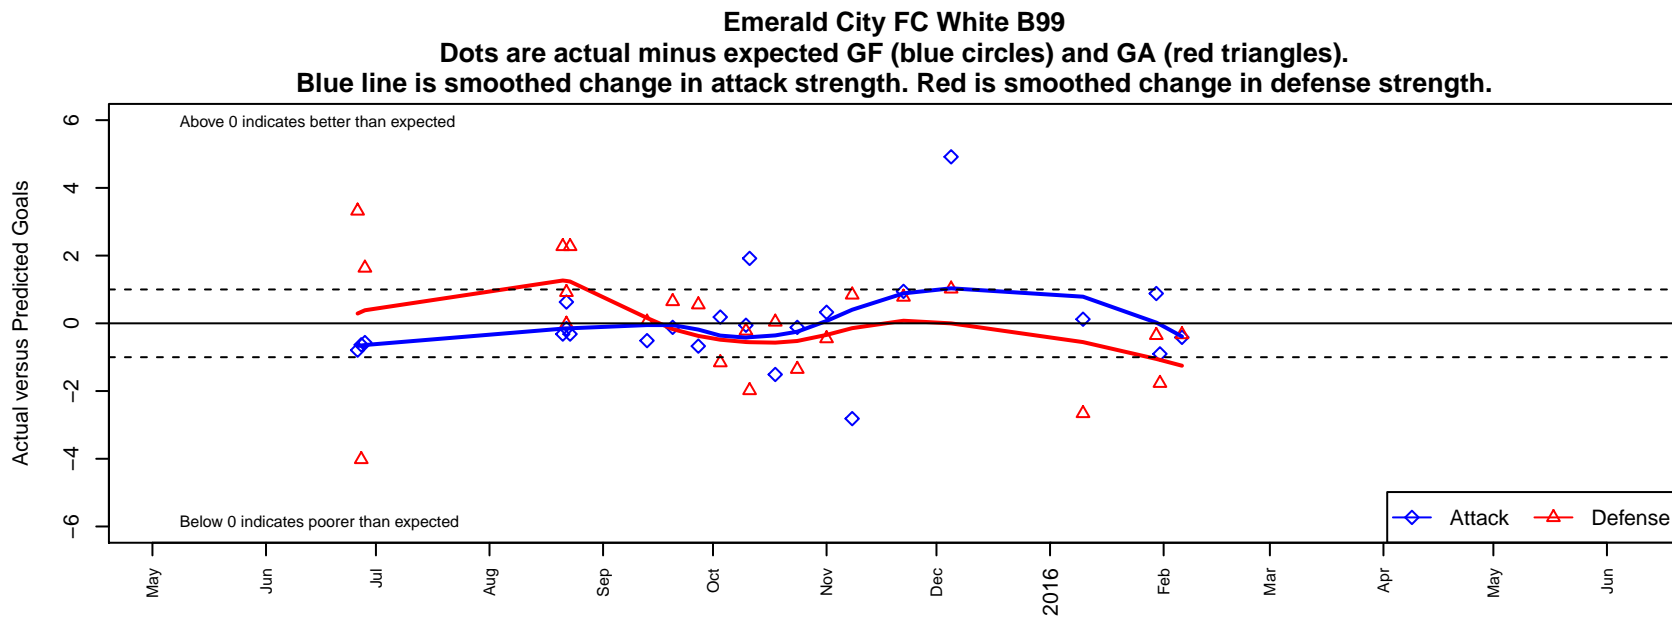

**attack and defense variance (black dot)
relative to other teams
and top 10 in region**

**attack and defense rating
relative to others at age
and all opponents in last 13 months**

Emerald City FC White B99

Emerald City FC
Seattle, WA
B99 total strength=1181
attack=5.25 defense=2.68
fall league = PSPL Copa U16
notes= Schilperoot 2013-14; Hamel
2015; new team in 2015,
prev white B99 merged w
B00 green

alt names used:
Emerald City FC M99 White
ECFC M99 White
EMERALD CITY FC ECFC M99 WHITE (WA)

Venues played:
2015 RVS Classic BU16
2015 Sky River HS
2015 PSPL Copa U16
2015 WA Cup HS Silver U16