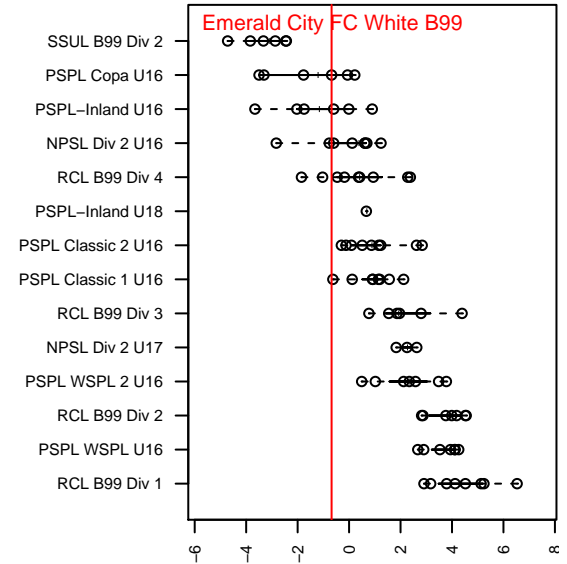

**attack and defense rating
relative to others at age
and all opponents in last 13 months**